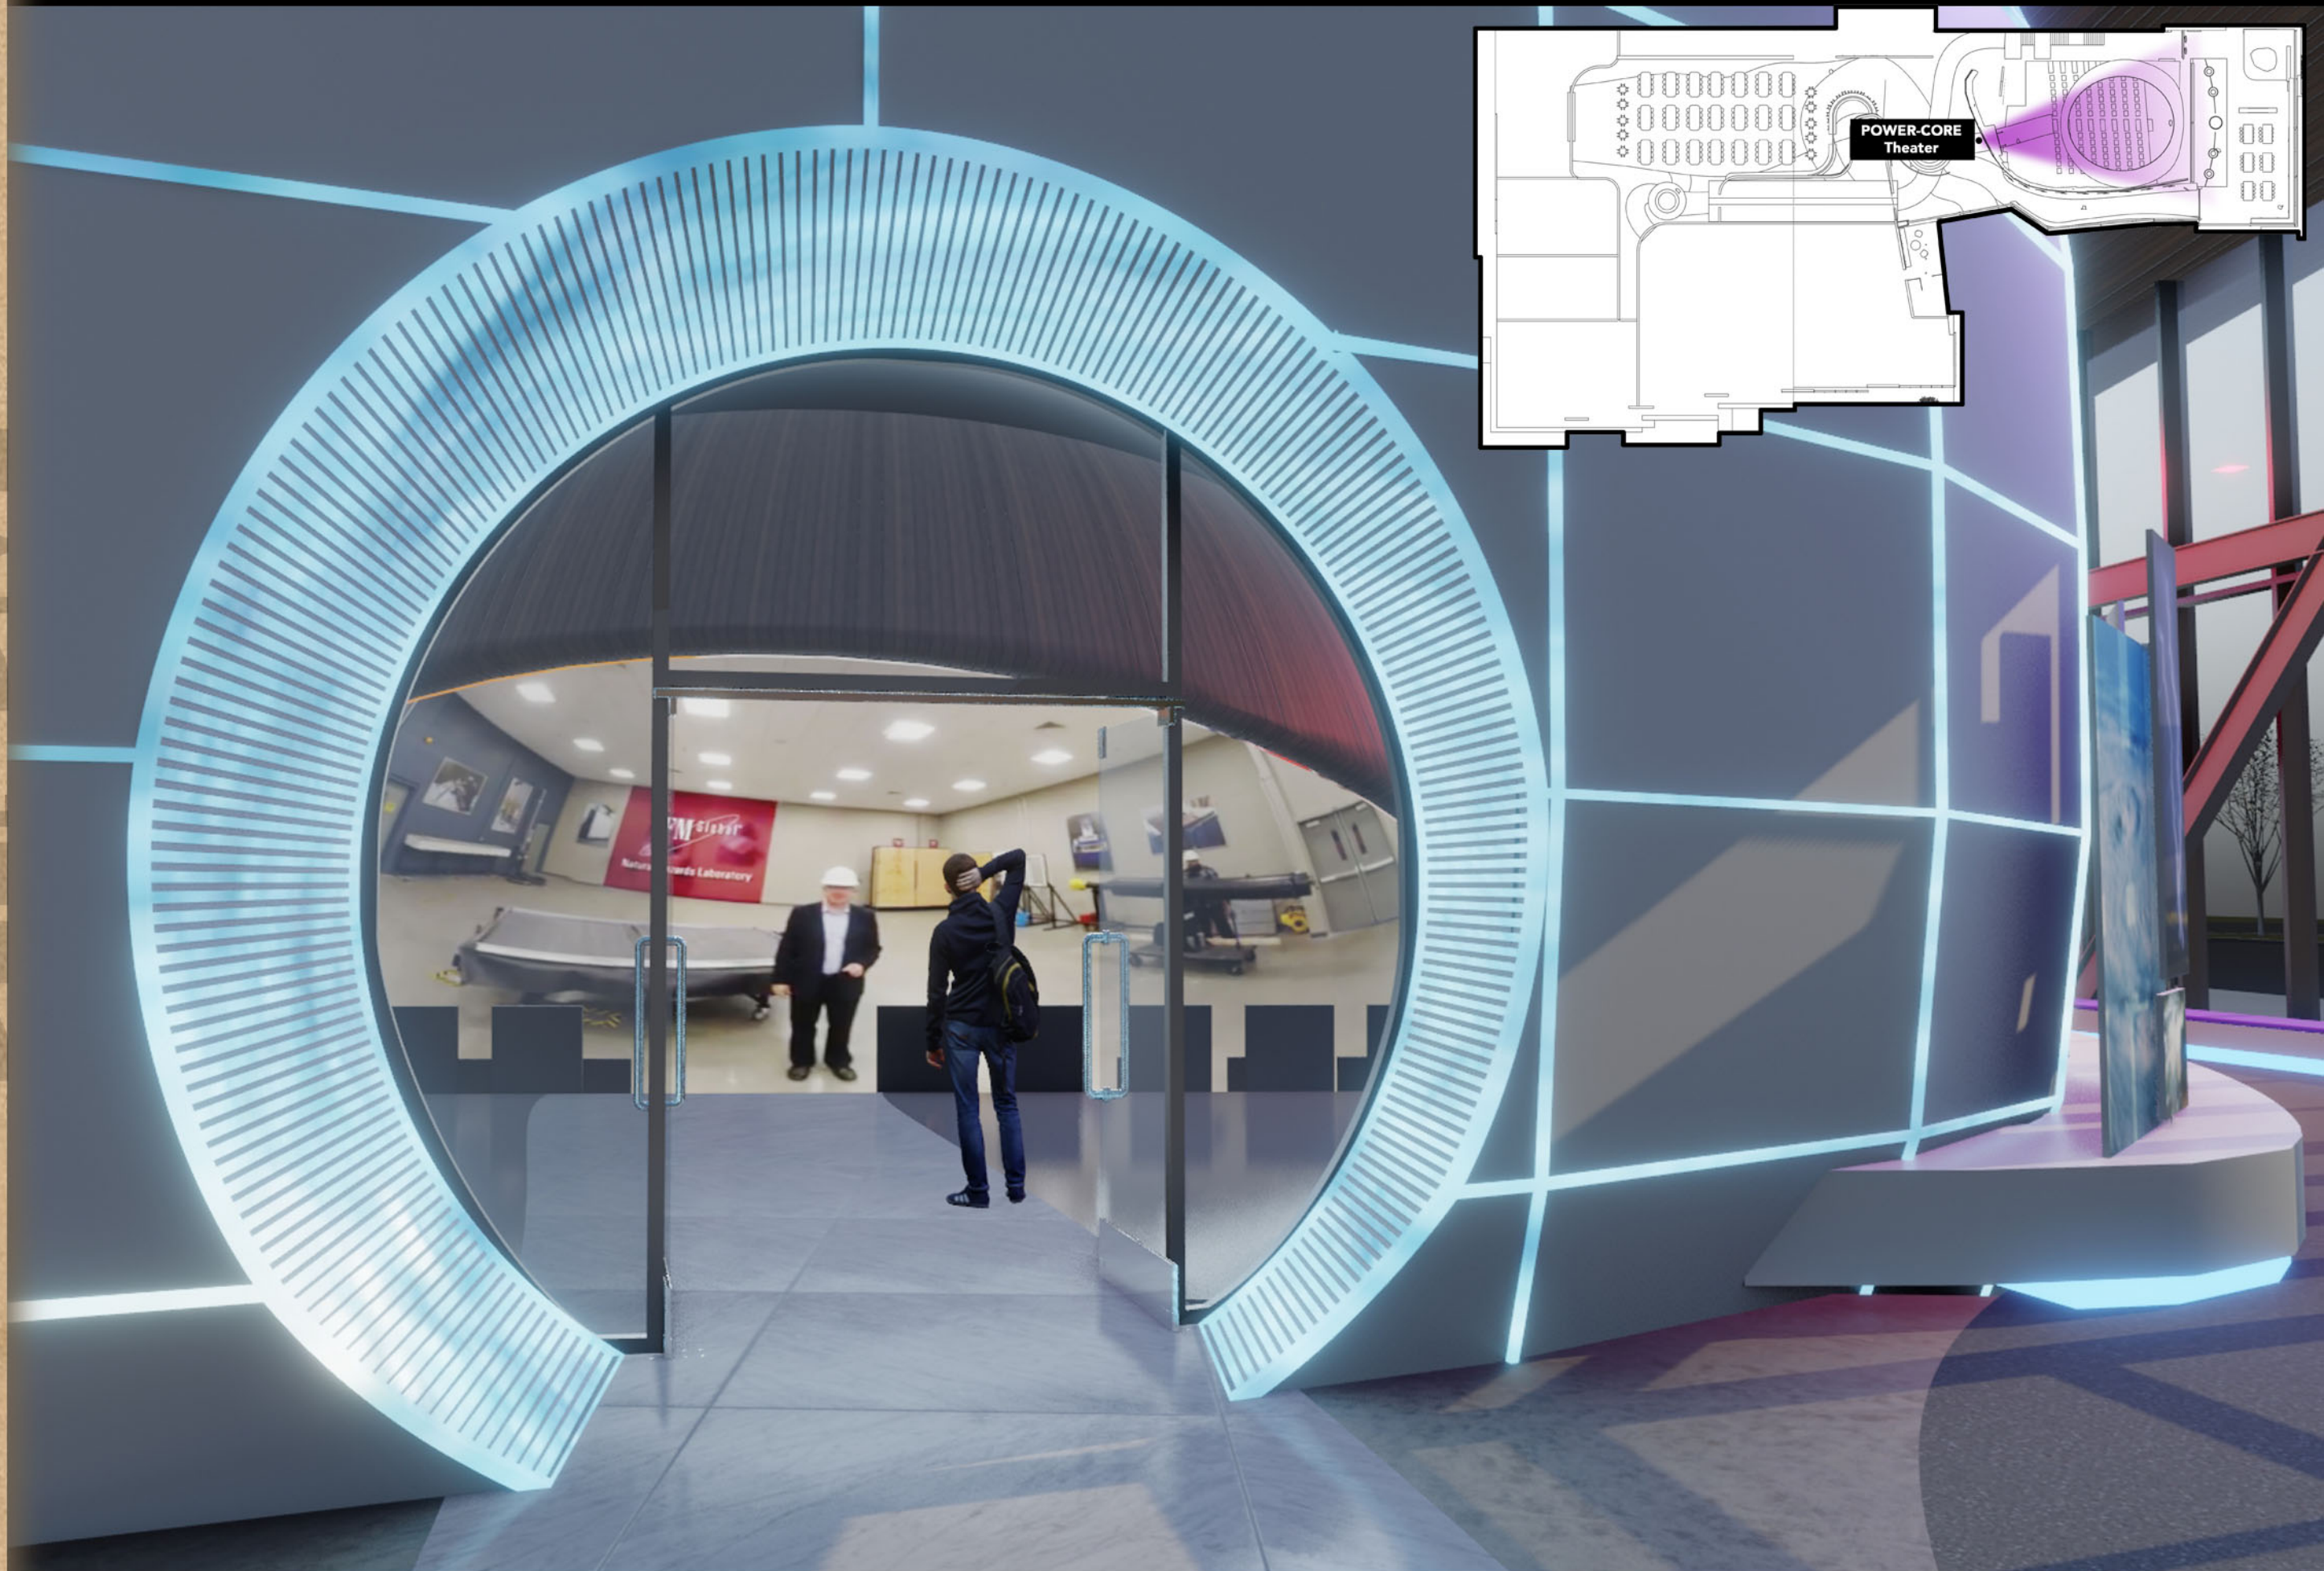

The 'DEEP'
DIVE
FOLIO

The FM Global Research Campus

Feb 13th, 2023
PREPARED BY:

EXHIBIT
CONCEPTS

“POWER AT THE CORE”

- At the very center of a visitor’s experience at the Research Campus is a primal realization of the immense power wielded by nature.
- Our design intentions must first bring attention to things FELT before we can move to things LEARNED.
- We believe this is the secret to creating both ACTION and RETENTION within our audience.

DEEP DIVE

EXHIBIT
CONCEPTS

DEEP DIVE

EXHIBIT
CONCEPTS

DEEP DIVE

DEEP DIVE

SIMZZONE

RESILIENCE IS A