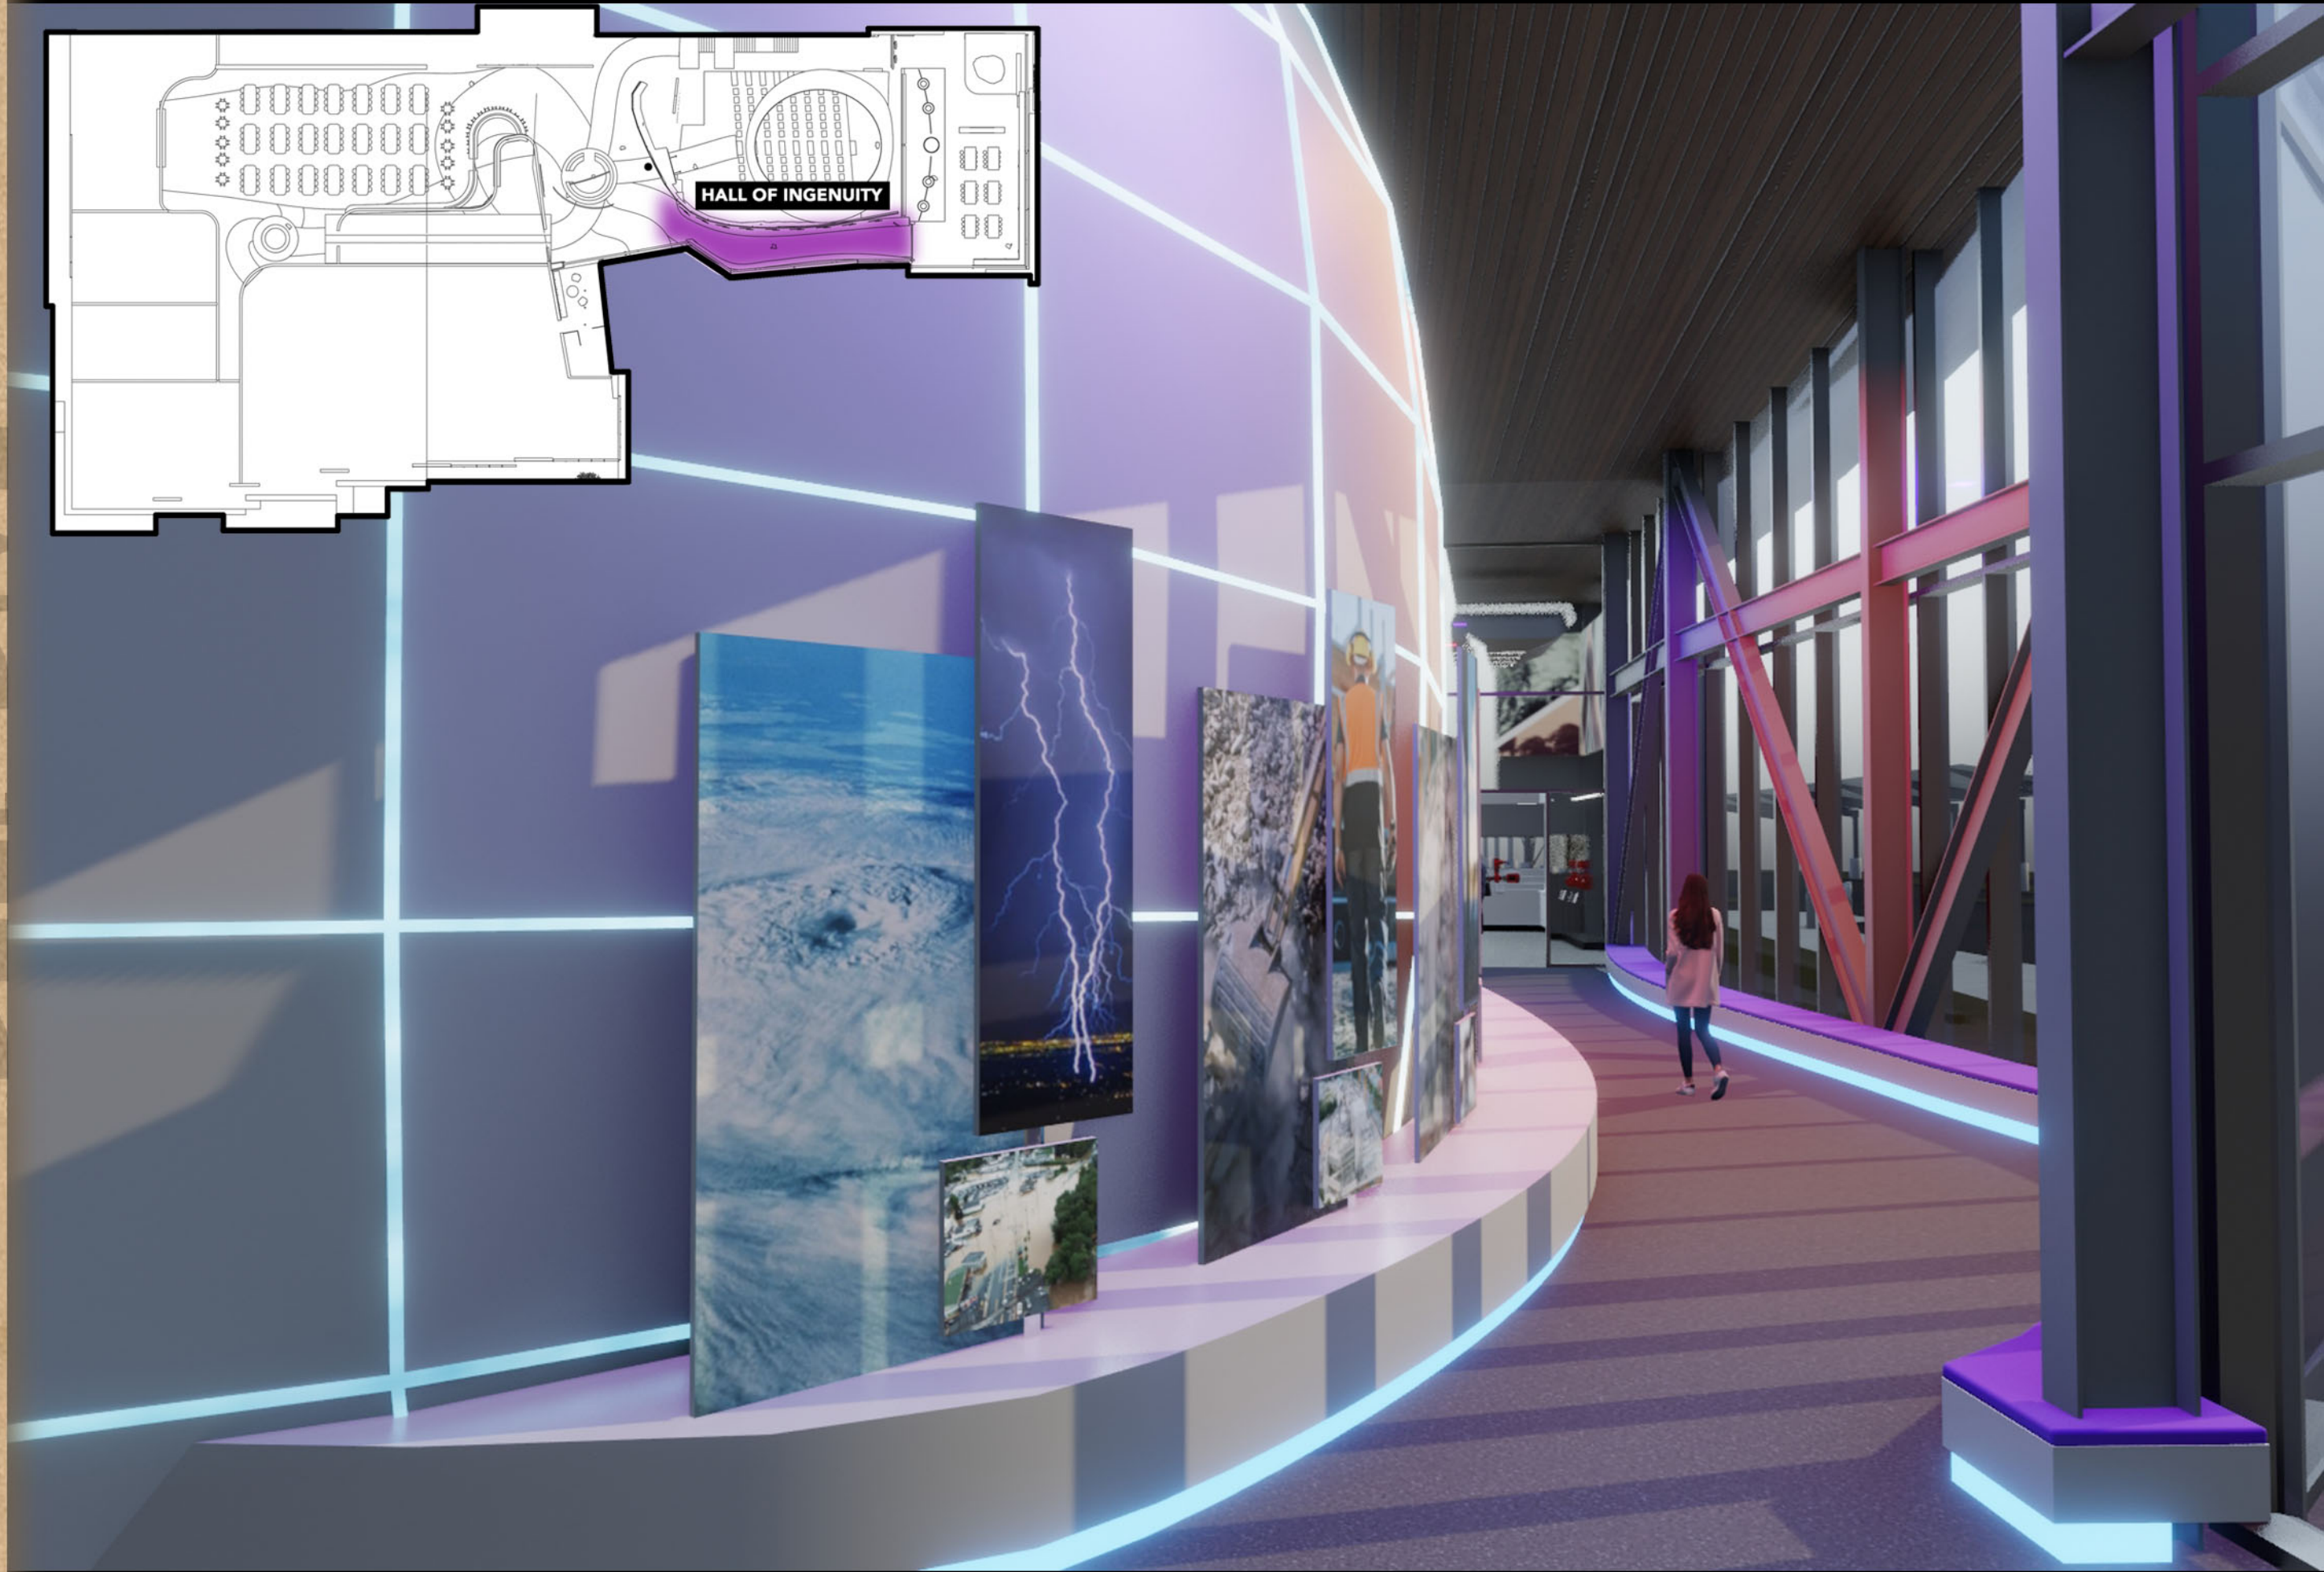

The 'DEEP'
DIVE
FOLIO

The FM Global Research Campus

Feb 13th, 2023
PREPARED BY:

EXHIBIT
CONCEPTS

“POWER AT THE CORE”

- At the very center of a visitor’s experience at the Research Campus is a primal realization of the immense power wielded by nature.
- Our design intentions must first bring attention to things FELT before we can move to things LEARNED.
- We believe this is the secret to creating both ACTION and RETENTION within our audience.

DEEP DIVE

EXHIBIT
CONCEPTS

DEEP DIVE

EXHIBIT
CONCEPTS

DEEP DIVE

DEEP DIVE

SIMZZONE

RESILIENCE IS A