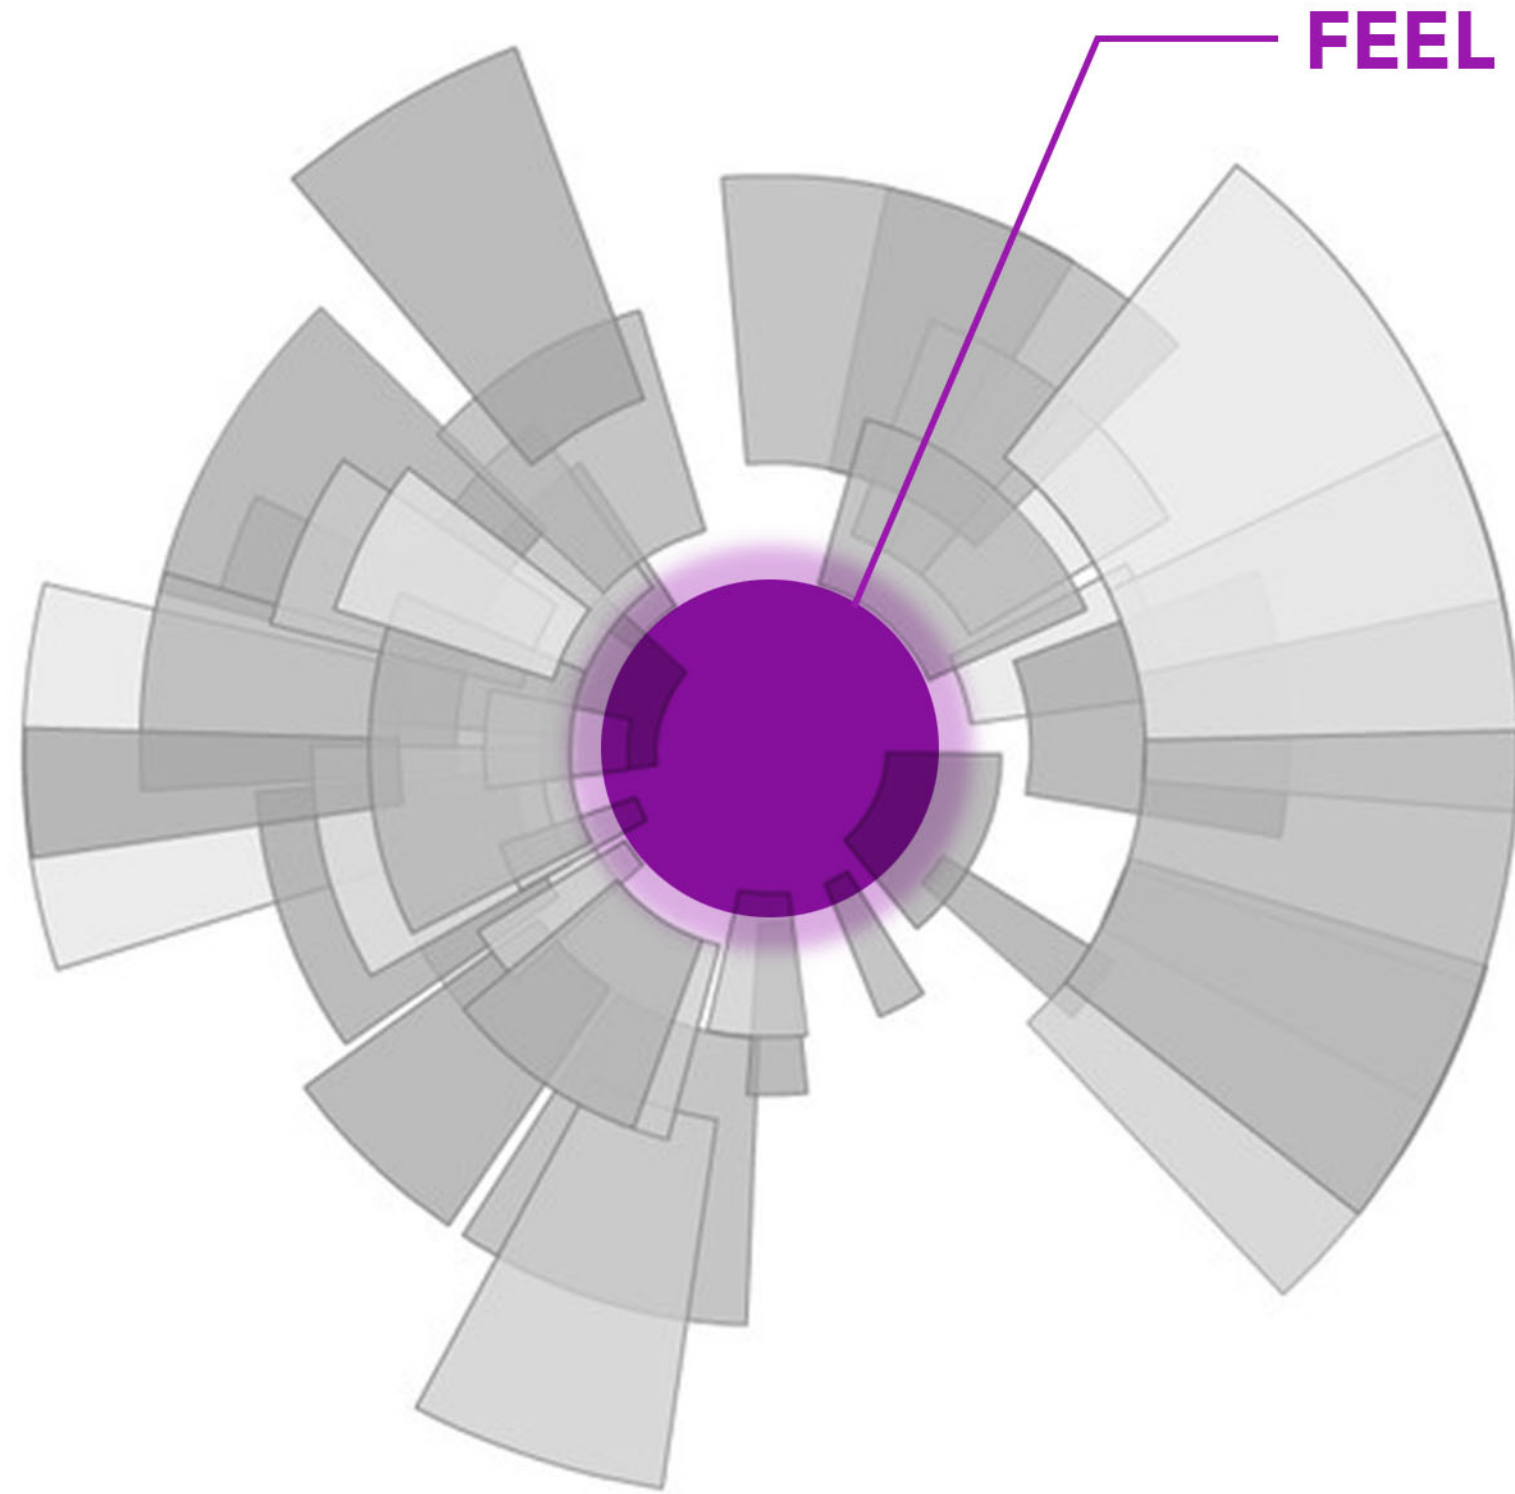

FEEL
REVERE
UNDERSTAND
CONTROL